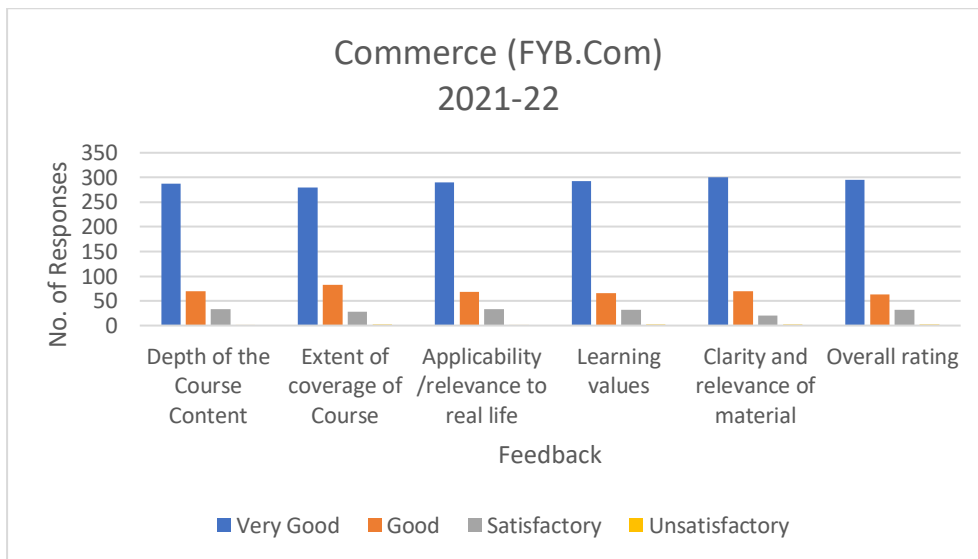

Ladhidevi Ramdhar Maheshwari Night College of Commerce
R.S. Campus, S.V. Road, Malad (W), Mumbai – 400 064

Overall rating	295	63	32	2
Individual Total	1746	418	178	10
Individual Percentage	74.2347	17.7721	7.56803	0.42517
Total Responding	392			
Overall Rating	Very Good (9/10)			

Stream: Commerce (SYB.Com)

Course :UG

Academic year :2021-22

Total Number:328

	A= Very Good B= Good C= Satisfactory D= Unsatisfactory			
	A	B	C	D
Depth of the Course Content	201	60	42	2
Extent of coverage of Course	240	62	3	0
Applicability /relevance to real life	244	55	5	1
Learning values	241	61	1	2
Clarity and relevance of material	202	65	38	2