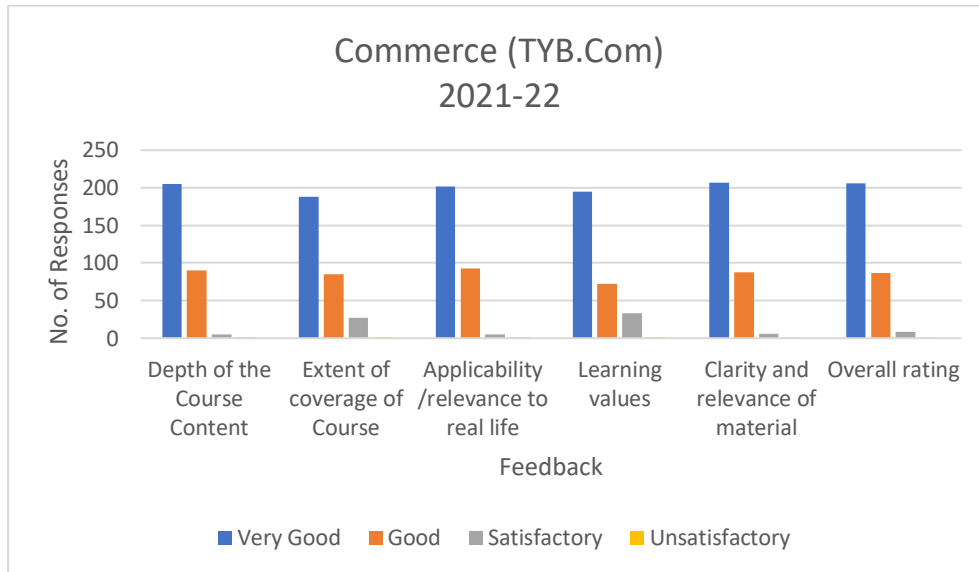

Ladhidevi Ramdhar Maheshwari Night College of Commerce
R.S. Campus, S.V. Road, Malad (W), Mumbai – 400 064

Individual Total	1203	515	84	10
Individual Percentage	66.4	28.4	4.6	0.6
Total Responding	302			
Overall Rating	Very Good (9/10)			

Stream: Commerce (M.COM)

Course :UG

Academic year :2021-22

Total Number:26

A= Very Good B= Good C= Satisfactory D= Unsatisfactory				
	A	B	C	D
Depth of the Course Content	20	6	0	0
Extent of coverage of Course	25	1	0	0
Applicability /relevance to real life	24	2	0	0
Learning values	25	1	0	0
Clarity and relevance of material	22	3	1	0
Overall rating	25	1	0	0