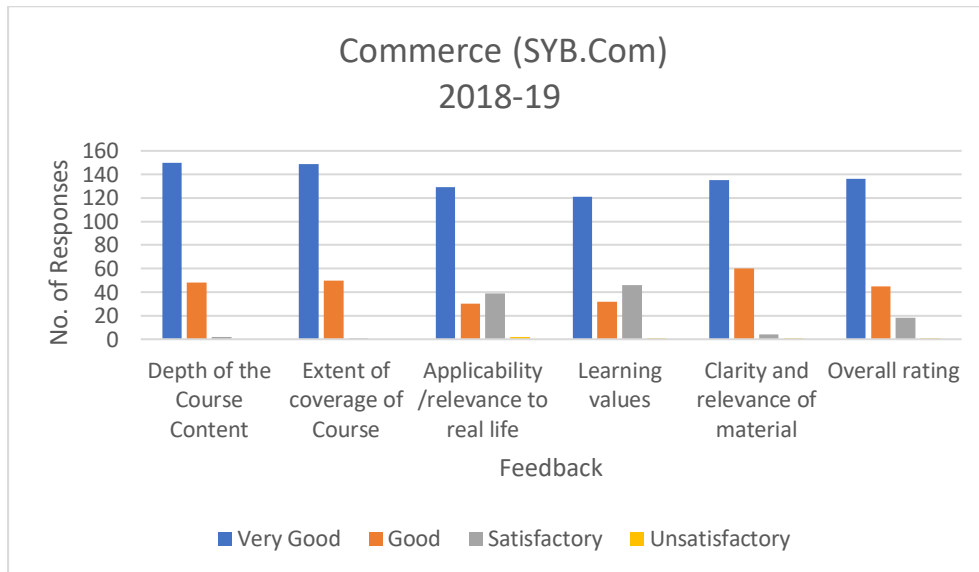

Ladhidevi Ramdhar Maheshwari Night College of Commerce
R.S. Campus, S.V. Road, Malad (W), Mumbai – 400 064

A= Very Good B= Good C= Satisfactory D= Unsatisfactory				
	A	B	C	D
Depth of the Course Content	150	48	2	0
Extent of coverage of Course	149	50	1	0
Applicability /relevance to real life	129	30	39	2
Learning values	121	32	46	1
Clarity and relevance of material	135	60	4	1
Overall rating	136	45	18	1
Individual Total	820	265	110	5
Individual Percentage	68.3333 3	22.0833 3	9.166667	0.416667
Total Responding	200			
Overall Rating	Very Good (9/10)			

Stream: Commerce (TYB.Com)
Academic year :2018-19
Total Number:195

Course :UG

A= Very Good B= Good C= Satisfactory D= Unsatisfactory