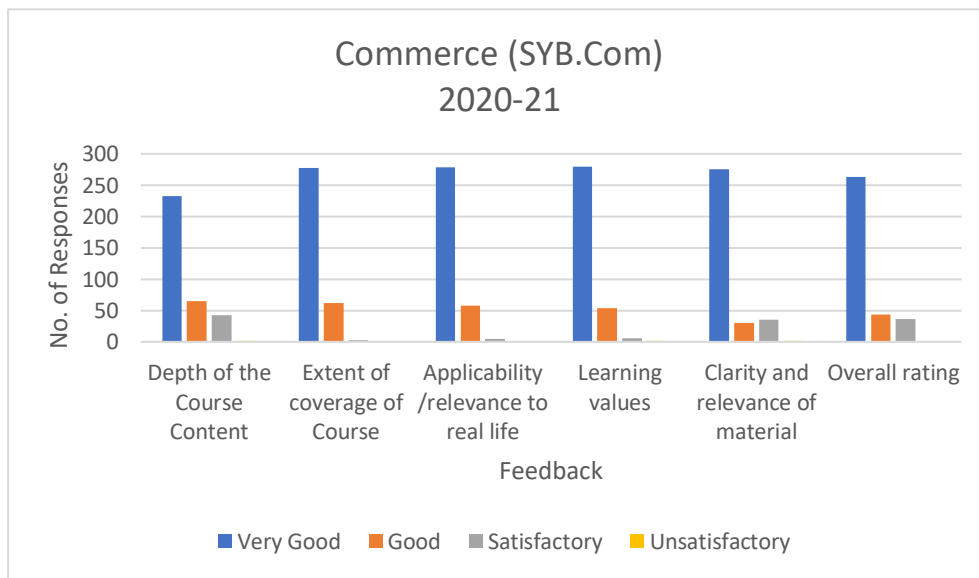

Ladhidevi Ramdhar Maheshwari Night College of Commerce
R.S. Campus, S.V. Road, Malad (W), Mumbai – 400 064

Clarity and relevance of material	275	30	35	2
Overall rating	263	43	36	0
Individual Total	1606	312	127	7
Individual Percentage	78.3	15.2	6.2	0.3
Total Responding	342			
Overall Rating	very Good (9/10)			

Stream: Commerce (TYB.Com)

Course :UG

Academic year :2020-21

Total Number:336

A= Very Good B= Good C= Satisfactory D= Unsatisfactory				
	A	B	C	D
Depth of the Course Content	201	60	42	2
Extent of coverage of Course	240	62	3	0
Applicability /relevance to real life	244	55	5	1
Learning values	241	61	1	2