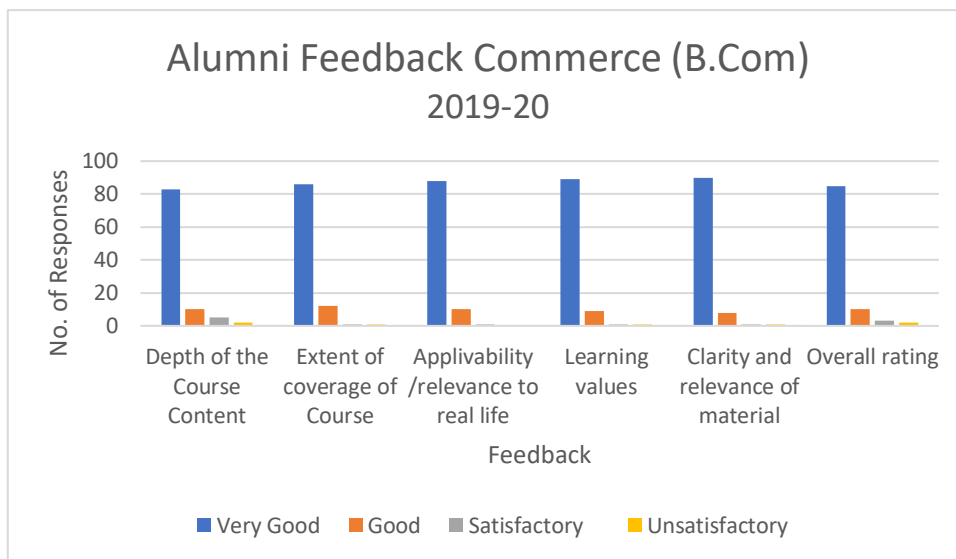

Ladhidevi Ramdhar Maheshwari Night College of Commerce
R.S. Campus, S.V. Road, Malad (W), Mumbai – 400 064

Individual Total	521	59	12	7
Individual Percentage	86.98	9.85	2	1.17
Total Responding	100			
Overall Rating	Very Good (9/10)			

Stream: Commerce (B.Com)
Academic year :2020-21
Total Number:450

Course :UG

A= Very Good B= Good C= Satisfactory D= Unsatisfactory				
	A	B	C	D
Depth of the Course Content	89	18	2	1
Extent of coverage of Course	83	17	10	0
Applivability /relevance to real life	84	15	9	2
Learning values	85	20	4	1
Clarity and relevance of material	88	18	2	2
Overall rating	86	20	3	1
Individual Total	515	108	30	7