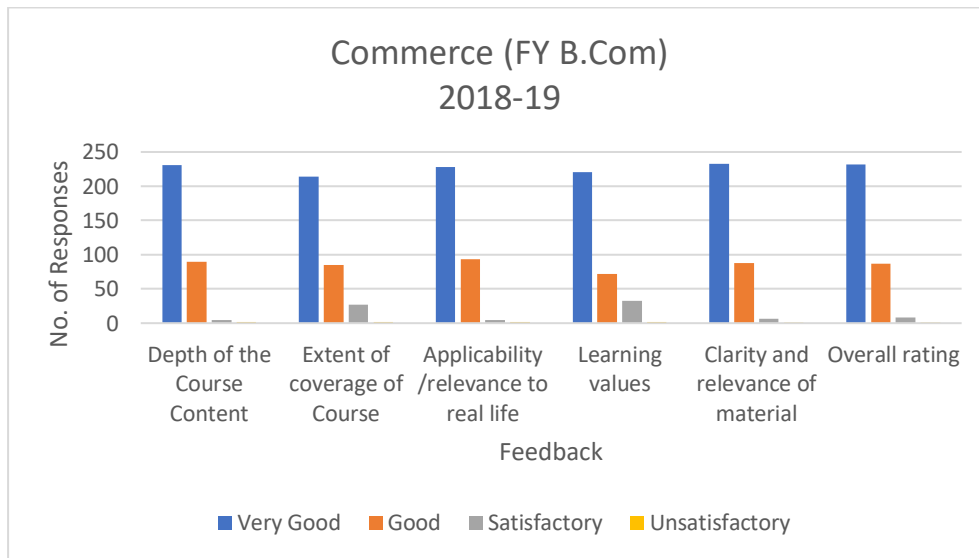

Ladhidevi Ramdhar Maheshwari Night College of Commerce
R.S. Campus, S.V. Road, Malad (W), Mumbai – 400 064

A= Very Good B= Good C= Satisfactory D= Unsatisfactory				
	A	B	C	D
Depth of the Course Content	231	90	5	2
Extent of coverage of Course	214	85	27	2
Applicability /relevance to real life	228	93	5	2
Learning values	221	72	33	2
Clarity and relevance of material	233	88	6	1
Overall rating	232	87	8	1
Individual Total	1359	515	84	10
Individual Percentage	69.1	26.2	4.3	0.5
Total Responding	328			
Overall Rating	Very Good (9/10)			

Stream: Commerce (SYB.Com)
Academic year :2018-19
Total Number:217

Course :UG