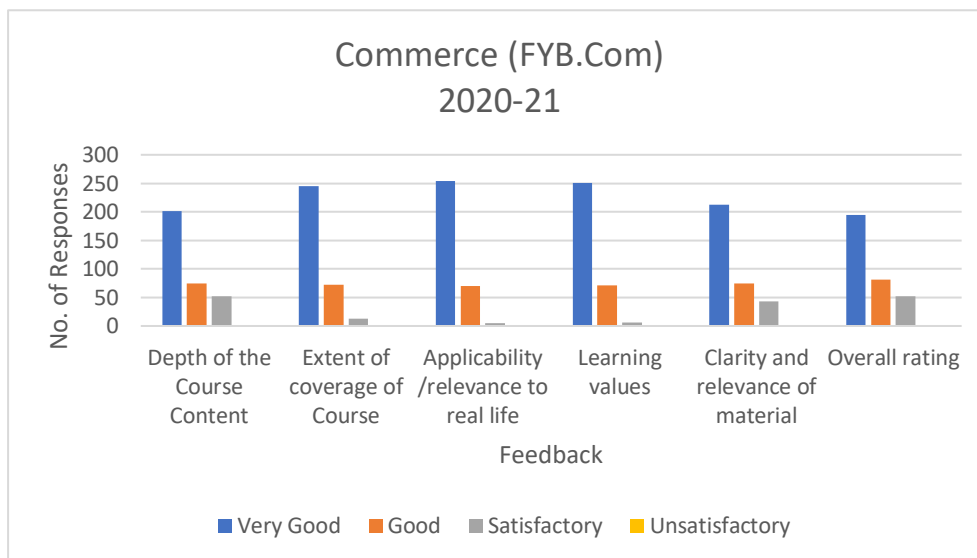

Ladhidevi Ramdhar Maheshwari Night College of Commerce
R.S. Campus, S.V. Road, Malad (W), Mumbai – 400 064

Learning values	251	71	6	2
Clarity and relevance of material	212	75	43	2
Overall rating	195	81	52	2
Individual Total	1358	444	171	9
Individual Percentage	72.9	23.8	9.2	0.5
Total Responding	330			
Overall Rating	very Good (9/10)			

Stream: Commerce (SYB.Com)

Course :UG

Academic year :2020-21

Total Number:379

	A= Very Good B= Good C= Satisfactory D= Unsatisfactory			
	A	B	C	D
Depth of the Course Content	233	65	42	2
Extent of coverage of Course	277	62	3	0
Applicability /relevance to real life	278	58	5	1
Learning values	280	54	6	2