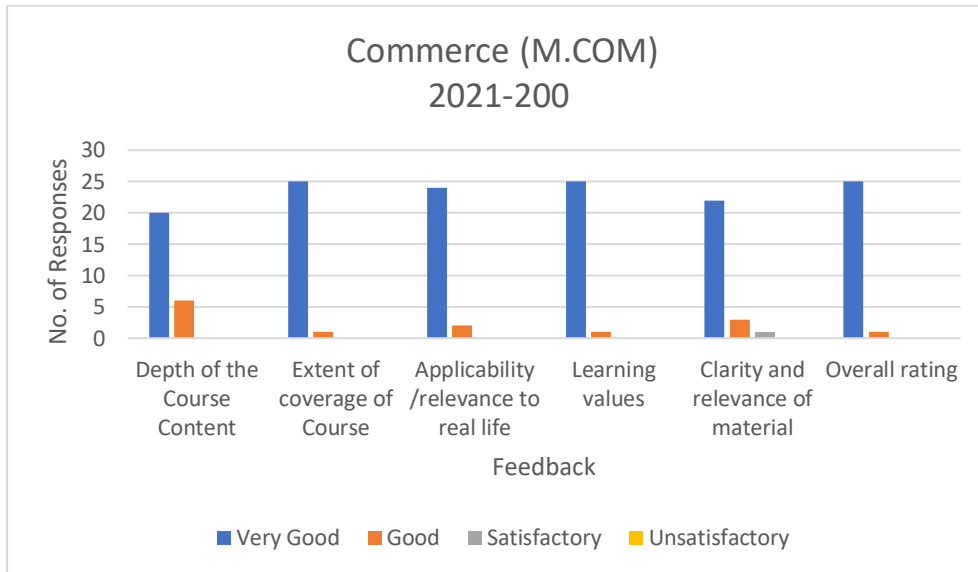

Ladhidevi Ramdhar Maheshwari Night College of Commerce
R.S. Campus, S.V. Road, Malad (W), Mumbai – 400 064

Individual Total	141	14	1	0
Individual Percentage	90.38	8.97	0.68	0
Total Responding	26			
Overall Rating	Very Good (9/10)			

TEACHERS FEEDBACK ON CURRICULUM

Stream: Commerce (B.Com)

Course :UG

Academic year :2017-18

Total Number:14

	A= Very Good B= Good C= Satisfactory D= Unsatisfactory			
	A	B	C	D
Depth of the Course Content	10	3	1	0
Extent of coverage of Course	10	1	1	0
Applicability /relevance to real life	12	1	1	0
Learning values	11	1	2	0