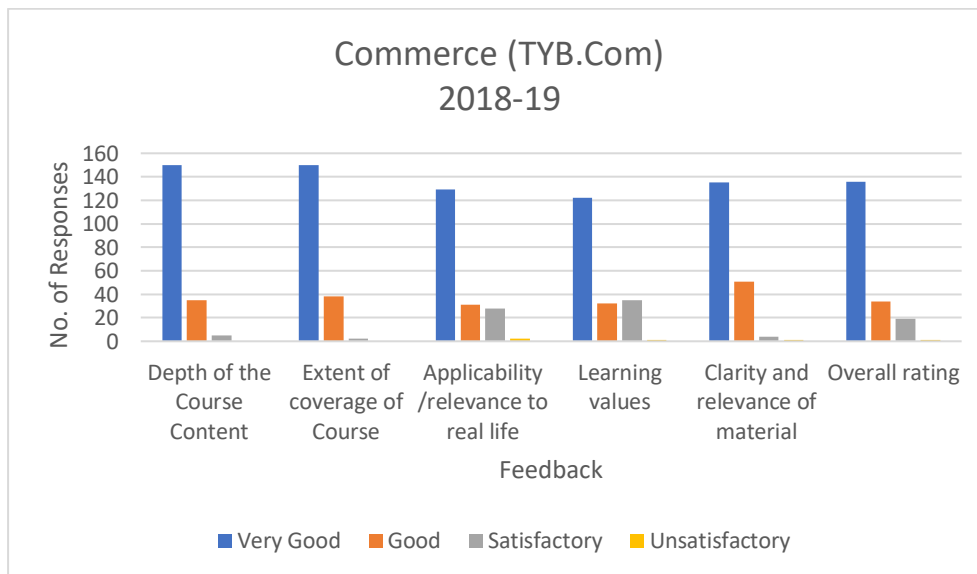

Ladhidevi Ramdhar Maheshwari Night College of Commerce
R.S. Campus, S.V. Road, Malad (W), Mumbai – 400 064

	A	B	C	D
Depth of the Course Content	150	35	5	0
Extent of coverage of Course	150	38	2	0
Applicability /relevance to real life	129	31	28	2
Learning values	122	32	35	1
Clarity and relevance of material	135	51	4	1
Overall rating	136	34	19	1
Individual Total	822	221	93	5
Individual Percentage	68.1592	18.3250 4	7.711443	0.414594
Total Responding	190			
Overall Rating	Very Good (9/10)			

Stream: Commerce (FYB.Com)

Course :UG

Academic year :2019-20

Total Number:407

A= Very Good B= Good C= Satisfactory D= Unsatisfactory				
	A	B	C	D