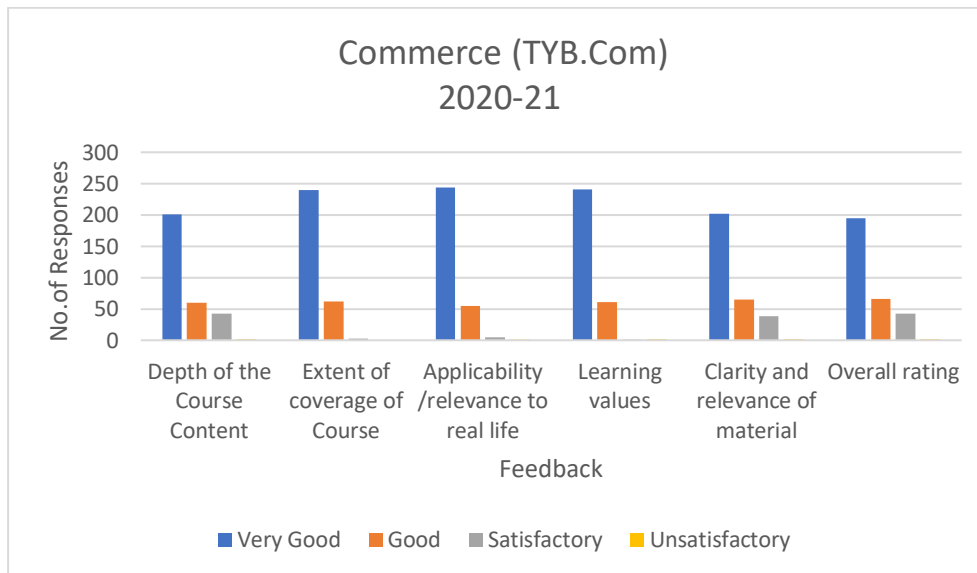

Ladhidevi Ramdhar Maheshwari Night College of Commerce
R.S. Campus, S.V. Road, Malad (W), Mumbai – 400 064

Clarity and relevance of material	202	65	38	2
Overall rating	195	66	42	2
Individual Total	1323	369	131	9
Individual Percentage	72.2162	20.1419	7.15066	0.4912664
Total Responding	305			
Overall Rating	Very Good (9/10)			

Stream: Commerce (FYB.Com)

Course :UG

Academic year :2021-22

Total Number:410

	A= Very Good	B= Good	C= Satisfactory	D= Unsatisfactory
	A	B	C	D
Depth of the Course Content	288	70	33	1
Extent of coverage of Course	279	83	28	2
Applicability /relevance to real life	290	68	33	1
Learning values	293	65	32	2
Clarity and relevance of material	301	69	20	2