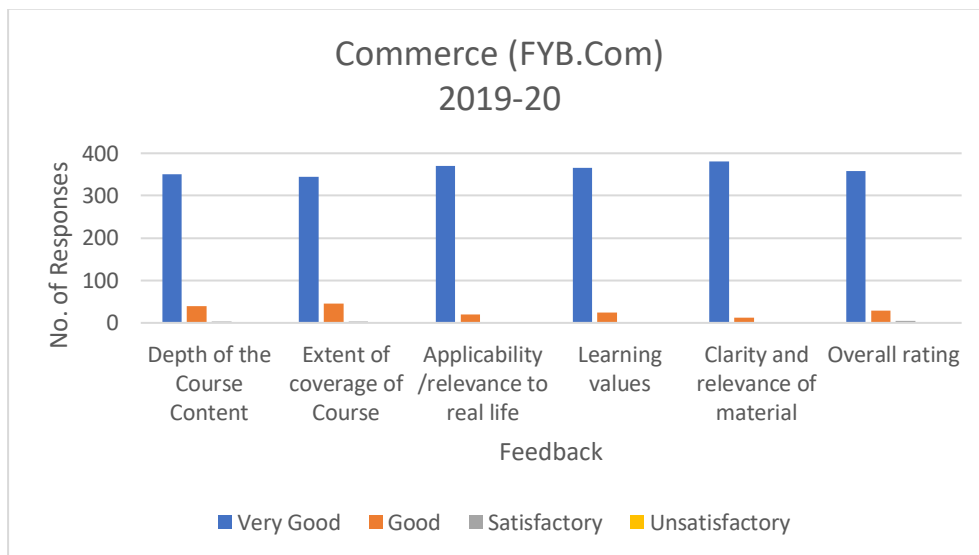

Depth of the Course Content	350	40	3	0
Extent of coverage of Course	345	45	3	0
Applicability /relevance to real life	370	20	2	1
Learning values	365	25	1	2
Clarity and relevance of material	380	12	1	0
Overall rating	358	29	5	1
Individual Total	2168	171	15	4
Individual Percentage	91.94	7.25	0.64	0.17
Total Responding	393			
Overall Rating	Very Good (9/10)			