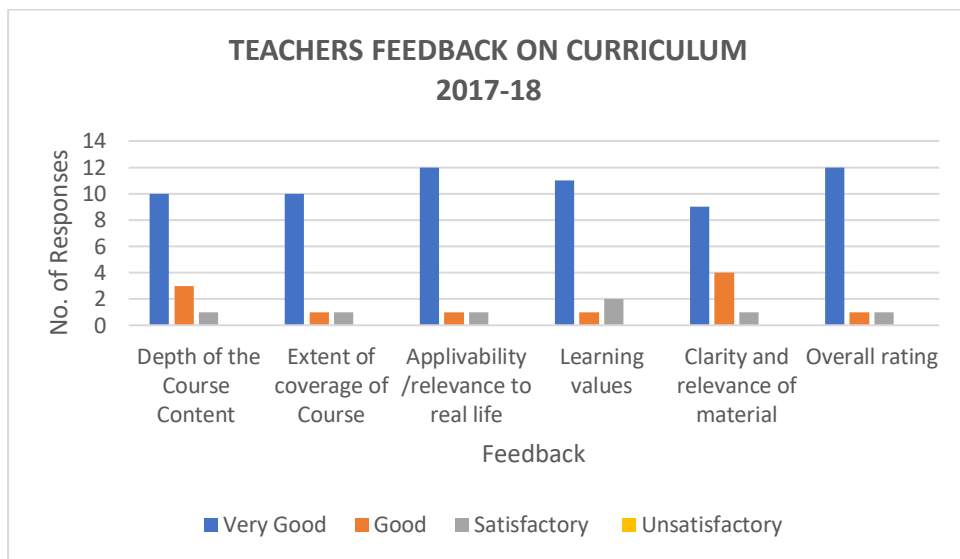

Ladhidevi Ramdhar Maheshwari Night College of Commerce
R.S. Campus, S.V. Road, Malad (W), Mumbai – 400 064

Clarity and relevance of material	9	4	1	0
Overall rating	12	1	1	0
Individual Total	64	11	7	0
Individual Percentage	78.05	13.4	8.54	0.00
Total Responding	14			
Overall Rating	very Good (8/10)			

Stream: Commerce (B.Com)

Course :UG

Academic year :2018-19

Total Number: 14

	A= Very Good B= Good C= Satisfactory D= Unsatisfactory			
	A	B	C	D
Depth of the Course Content	7	6	1	0
Extent of coverage of Course	8	5	1	0
Applicability /relevance to real life	7	6	1	0
Learning values	8	5	1	0
Clarity and relevance of material	9	4	1	0
Overall rating	6	7	1	0
Individual Total	45	33	6	0