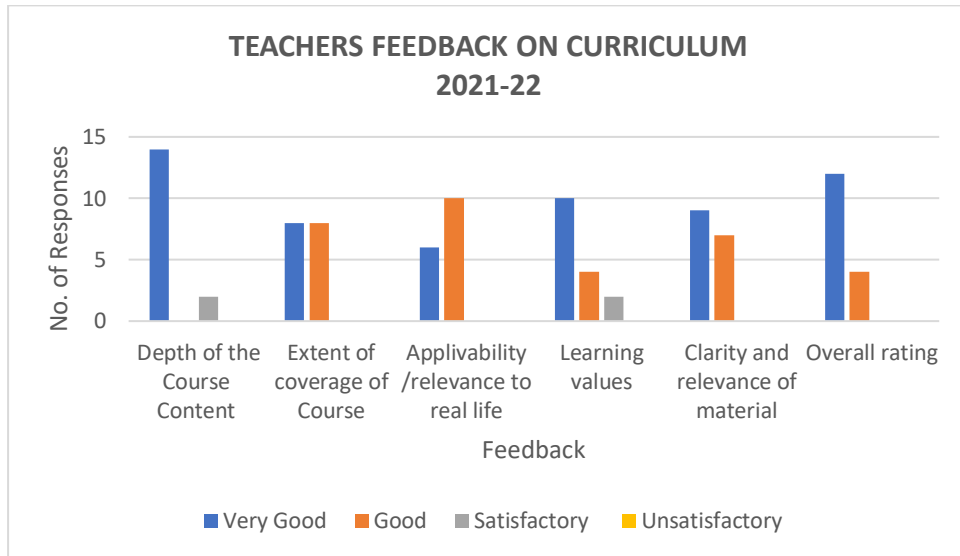

Ladhidevi Ramdhar Maheshwari Night College of Commerce
R.S. Campus, S.V. Road, Malad (W), Mumbai – 400 064

Individual Percentage	61.45	34.37	4.17	0
Total Responding	16			
Overall Rating	Very Good (9/10)			

ALUMNI FEEDBACK ON CURRICULUM

Stream: Commerce (B.Com)

Course :UG

Academic year :2017-18

Total Number:110

	A= Very Good B= Good C= Satisfactory D= Unsatisfactory			
	A	B	C	D
Depth of the Course Content	33	10	5	2
Extent of coverage of Course	36	12	1	1
Applicability /relevance to real life	37	9	2	2
Learning values	34	14	1	1