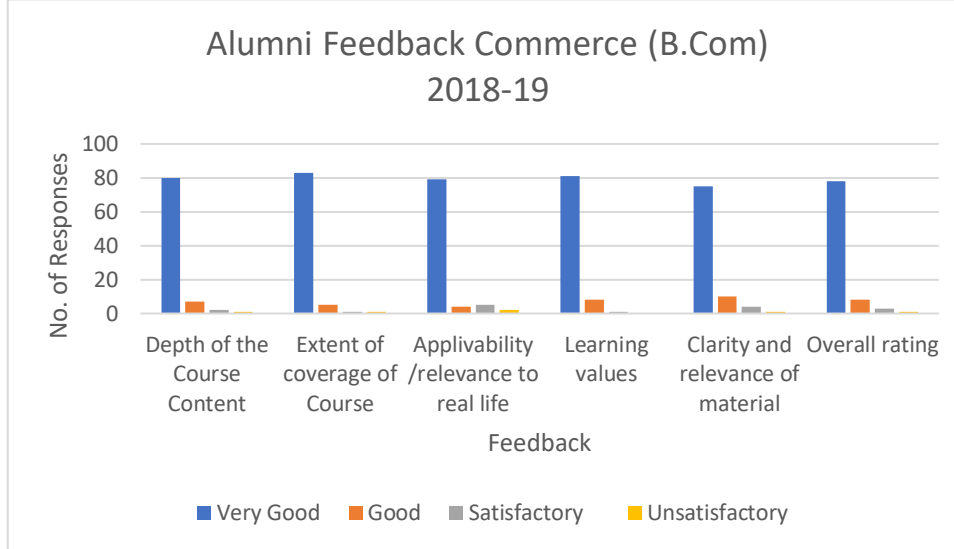

Ladhidevi Ramdhar Maheshwari Night College of Commerce
R.S. Campus, S.V. Road, Malad (W), Mumbai – 400 064

Individual Total	476	42	16	6
Individual Percentage	88.15	7.78	2.96	1.11
Total Responding	90			
Overall Rating	Very Good (9/10)			

Stream: Commerce (B.Com)
Academic year :2019-20
Total Number:300

Course :UG

	A= Very Good B= Good C= Satisfactory D= Unsatisfactory			
	A	B	C	D
Depth of the Course Content	83	10	5	2
Extent of coverage of Course	86	12	1	1
Applivability /relevance to real life	88	10	1	0
Learning values	89	9	1	1
Clarity and relevance of material	90	8	1	1
Overall rating	85	10	3	2