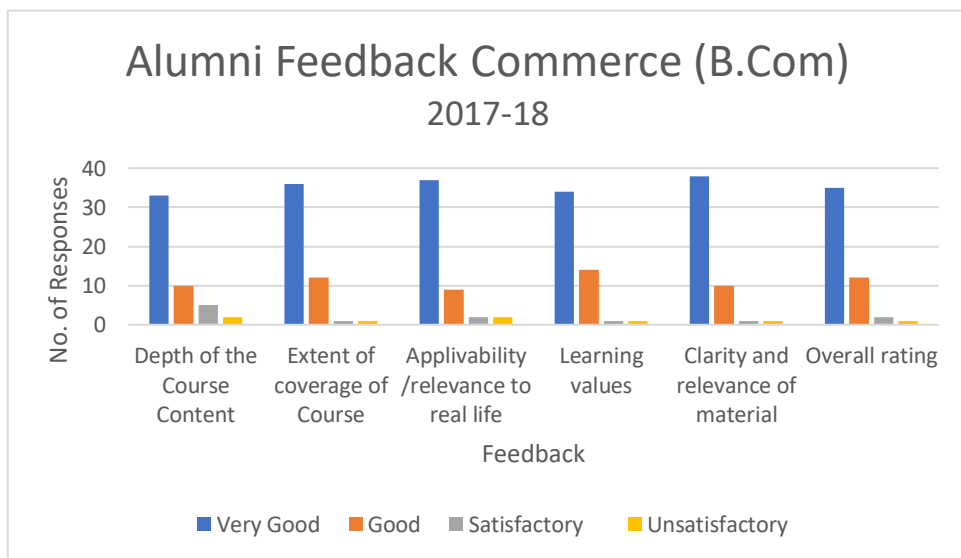

Ladhidevi Ramdhar Maheshwari Night College of Commerce
R.S. Campus, S.V. Road, Malad (W), Mumbai – 400 064

Clarity and relevance of material	38	10	1	1
Overall rating	35	12	2	1
Individual Total	213	67	12	8
Individual Percentage	71	22.33	4	2.66
Total Responding	50			
Overall Rating	Very Good (9/10)			

Stream: Commerce (B.Com)
Academic year :2018-19
Total Number:210

Course :UG

A= Very Good B= Good C= Satisfactory D= Unsatisfactory				
	A	B	C	D
Depth of the Course Content	80	7	2	1
Extent of coverage of Course	83	5	1	1
Applivability /relevance to real life	79	4	5	2
Learning values	81	8	1	0
Clarity and relevance of material	75	10	4	1
Overall rating	78	8	3	1