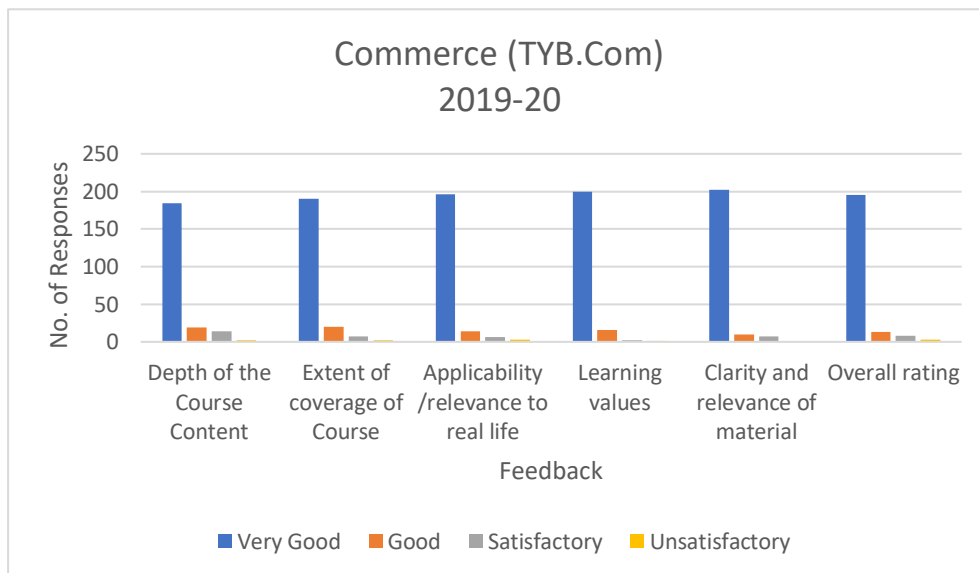

Ladhidevi Ramdhar Maheshwari Night College of Commerce
R.S. Campus, S.V. Road, Malad (W), Mumbai – 400 064

Extent of coverage of Course	190	20	7	2
Applicability /relevance to real life	196	14	6	3
Learning values	200	16	2	1
Clarity and relevance of material	202	10	7	0
Overall rating	195	13	8	3
Individual Total	1167	92	44	11
Individual Percentage	88.8	7.0	3.3	0.8
Total Responding	219			
Overall Rating	Very Good (9/10)			

Stream: Commerce (FYB.Com)
Academic year :2020-21
Total Number:359

Course :UG

A= Very Good B= Good C= Satisfactory D= Unsatisfactory				
	A	B	C	D
Depth of the Course Content	201	75	52	2
Extent of coverage of Course	245	72	13	0
Applicability /relevance to real life	254	70	5	1