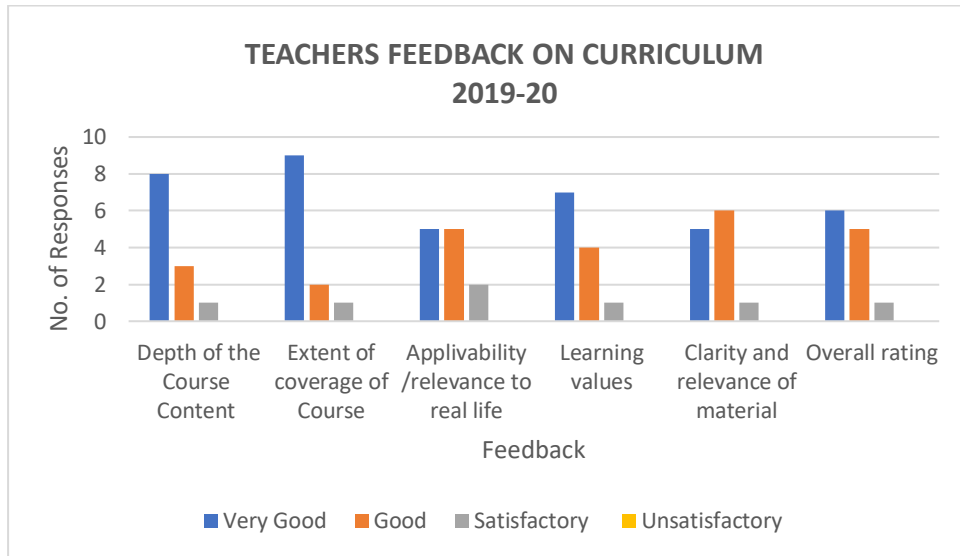

Ladhidevi Ramdhar Maheshwari Night College of Commerce
R.S. Campus, S.V. Road, Malad (W), Mumbai – 400 064

Individual Percentage	55.56	34.72	9.72	0.00
Total Responding	12			
Overall Rating	Very Good (9/10)			

Stream: Commerce (B.Com)
Academic year :2020-21
Total Number:10

Course :UG

A= Very Good B= Good C= Satisfactory D= Unsatisfactory				
	A	B	C	D
Depth of the Course Content	8	2	0	0
Extent of coverage of Course	5	4	1	0
Applicability /relevance to real life	9	1	0	0
Learning values	7	2	1	0
Clarity and relevance of material	8	1	1	0
Overall rating	7	2	1	0
Individual Total	44	12	4	0