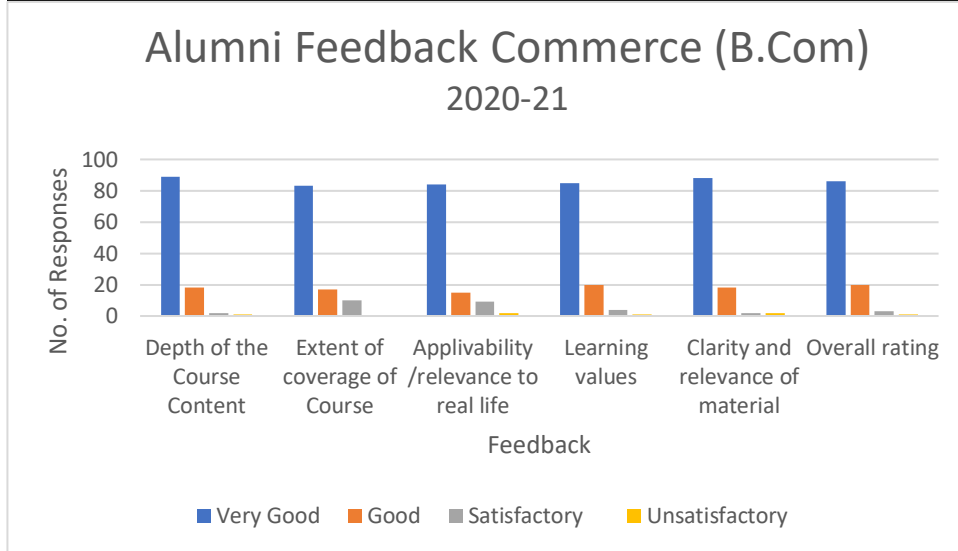

Ladhidevi Ramdhar Maheshwari Night College of Commerce
R.S. Campus, S.V. Road, Malad (W), Mumbai – 400 064

Individual Percentage	78.03	16.36	4.54	1.06
Total Responding	110			
Overall Rating	Very Good (9/10)			

Stream: Commerce (B.Com)

Course :UG

Academic year :2021-22

Total Number:1000

	A= Very Good	B= Good	C= Satisfactory	D= Unsatisfactory
	A	B	C	D
Depth of the Course Content	83	39	6	2
Extent of coverage of Course	88	28	12	2
Applivability /relevance to real life	82	31	15	2
Learning values	90	33	6	1
Clarity and relevance of material	89	39	1	1
Overall rating	85	40	4	1
Individual Total	517	210	44	9
Individual Percentage	66.28	26.92	5.64	1.15