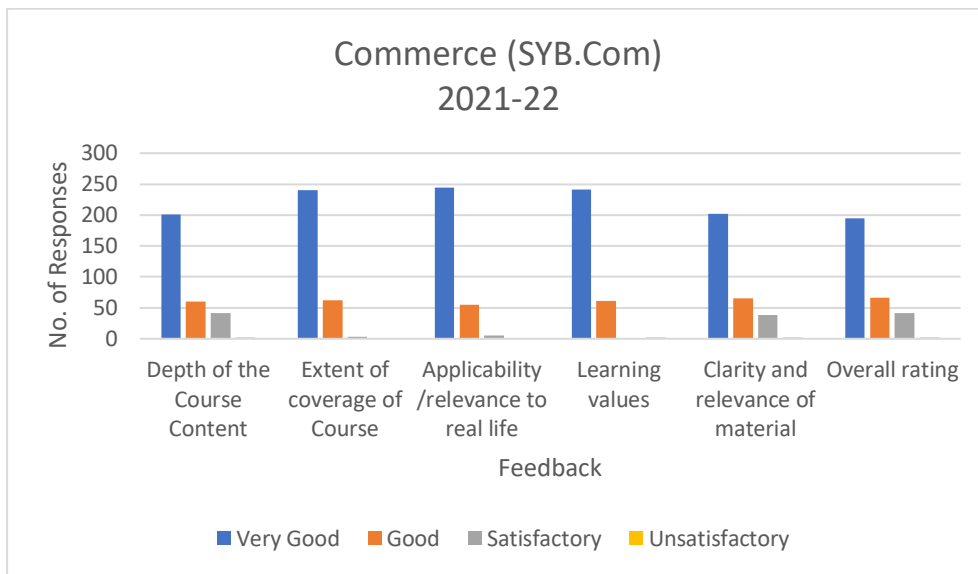

Ladhidevi Ramdhar Maheshwari Night College of Commerce
R.S. Campus, S.V. Road, Malad (W), Mumbai – 400 064

Overall rating	195	66	42	2
Individual Total	1323	369	131	9
Individual Percentage	72.2162	20.1419	7.15066	0.49127
Total Responding	305			
Overall Rating	Very Good (9/10)			

Stream: Commerce (TYB.Com)

Course :UG

Academic year :2021-22

Total Number:347

A= Very Good B= Good C= Satisfactory D= Unsatisfactory				
	A	B	C	D
Depth of the Course Content	205	90	5	2
Extent of coverage of Course	188	85	27	2
Applicability /relevance to real life	202	93	5	2
Learning values	195	72	33	2
Clarity and relevance of material	207	88	6	1
Overall rating	206	87	8	1