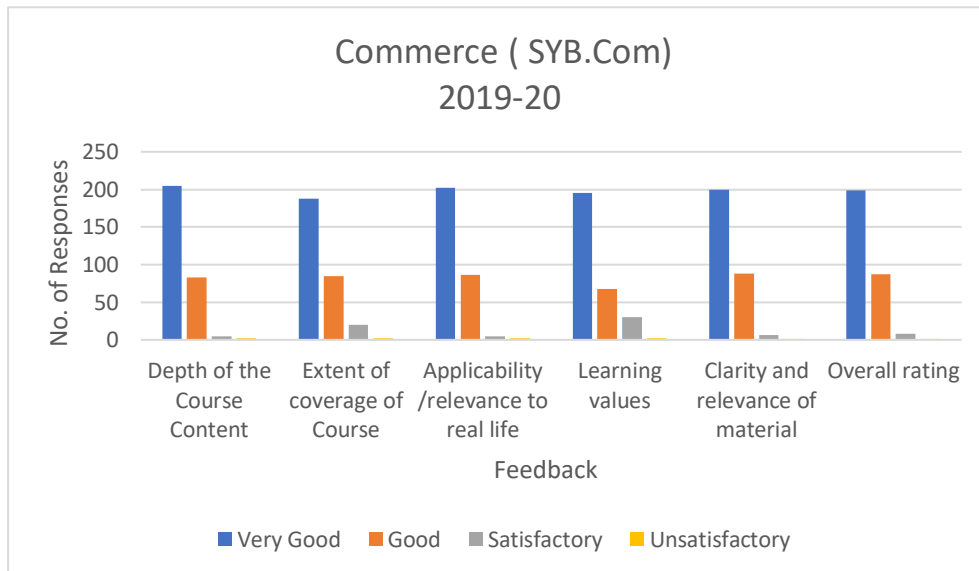

Extent of coverage of Course	188	85	20	2
Applicability /relevance to real life	202	86	5	2
Learning values	195	68	30	2
Clarity and relevance of material	200	88	6	1
Overall rating	199	87	8	1
Individual Total	1189	497	74	10
Individual Percentage	67.2	28.1	4.2	0.6
Total Responding	295			
Overall Rating	Very Good (9/10)			