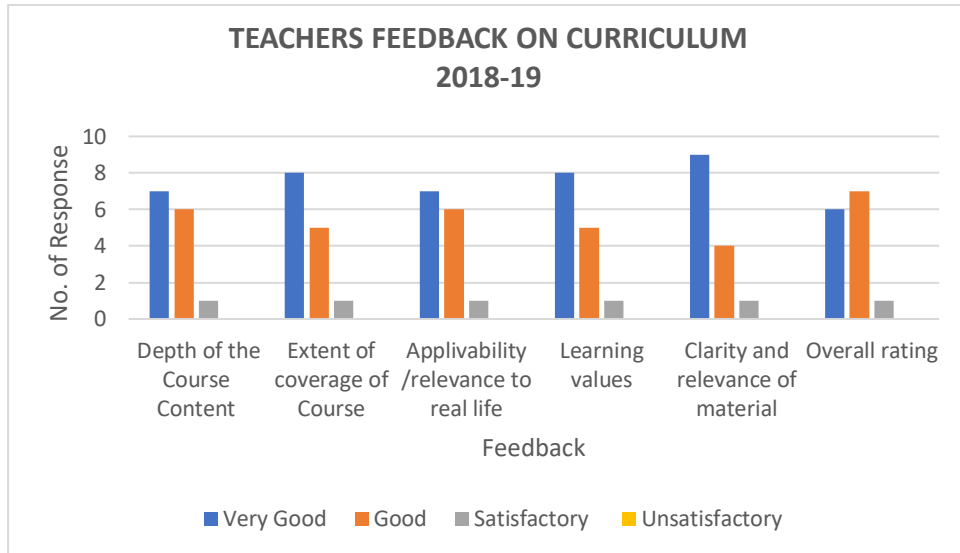

RAJASTHANI SAMMELAN EDUCATION TRUST
Ladhidevi Ramdhar Maheshwari Night College of Commerce
R.S. Campus, S.V. Road, Malad (W), Mumbai – 400 064

Individual Percentage	53.57	39.29	7.14	0.00
Total Responding	14			
Overall Rating	Very Good (9/10)			

Stream: Commerce (B.Com)
Academic year :2019-20
Total Number: 12

Course :UG

A= Very Good B= Good C= Satisfactory D= Unsatisfactory				
	A	B	C	D
Depth of the Course Content	8	3	1	0
Extent of coverage of Course	9	2	1	0
Applicability /relevance to real life	5	5	2	0
Learning values	7	4	1	0
Clarity and relevance of material	5	6	1	0
Overall rating	6	5	1	0
Individual Total	40	25	7	0