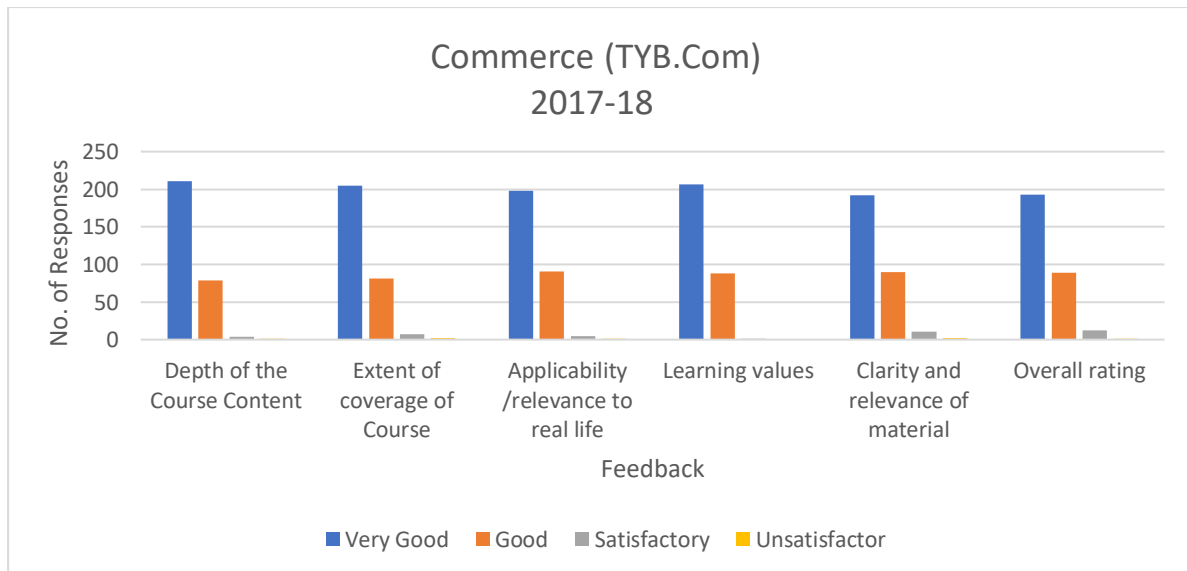

Ladhidevi Ramdhar Maheshwari Night College of Commerce
R.S. Campus, S.V. Road, Malad (W), Mumbai – 400 064

Stream: Commerce (TYB.Com)

Course :UG

Academic year :2017-18

Total Number:335

A= Very Good B= Good C= Satisfactory D= Unsatisfactory				
	A	B	C	D
Depth of the Course Content	211	79	4	1
Extent of coverage of Course	205	81	7	2
Applicability /relevance to real life	198	91	5	1
Learning values	206	88	1	0
Clarity and relevance of material	192	90	11	2
Overall rating	193	89	12	1
Individual Total	1205	518	40	7
Individual Percentage	68.0791	29.2655	2.25989	0.39548
Total Responding	295			
Overall Rating	Very Good (9/10)			

Stream: Commerce (FY B.Com)

Course :UG

Academic year :2018-19

Total Number:378