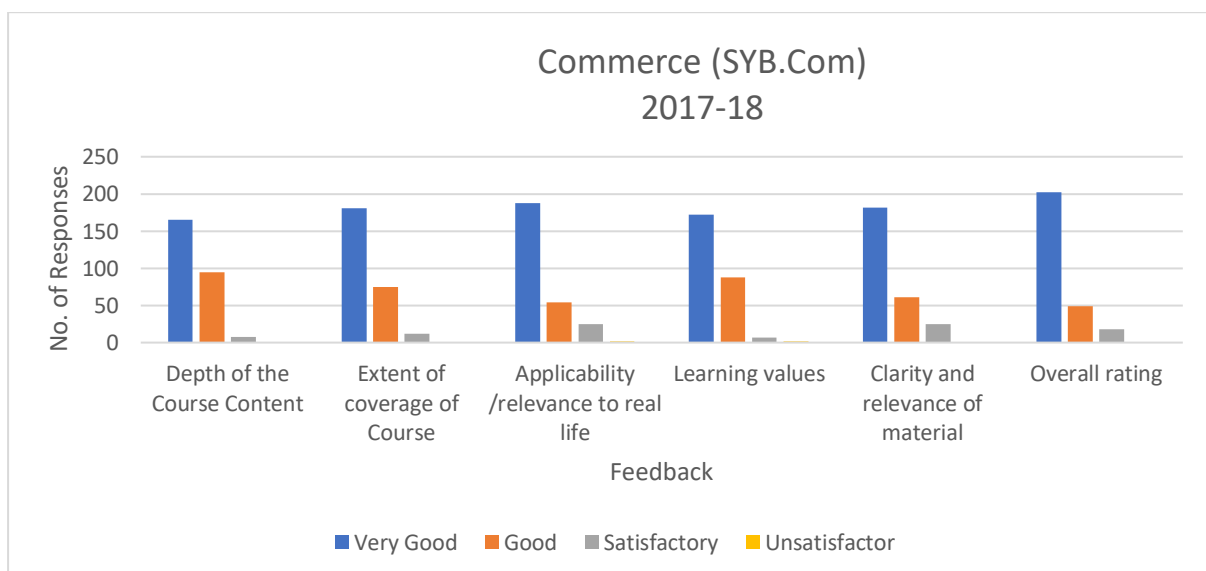

Ladhidevi Ramdhar Maheshwari Night College of Commerce
R.S. Campus, S.V. Road, Malad (W), Mumbai – 400 064

Stream: Commerce (SYB.Com)
Academic year :2017-18
Total Number:277

Course :UG

A= Very Good B= Good C= Satisfactory D= Unsatisfactory				
	A	B	C	D
Depth of the Course Content	165	95	8	1
Extent of coverage of Course	181	75	12	1
Applicability /relevance to real life	188	54	25	2
Learning values	172	88	7	2
Clarity and relevance of material	182	61	25	1
Overall rating	202	49	18	0
Individual Total	1090	422	95	7
Individual Percentage	67.534	26.146	5.886	0.434
Total Responding	269			
Overall Rating	Very Good (9/10)