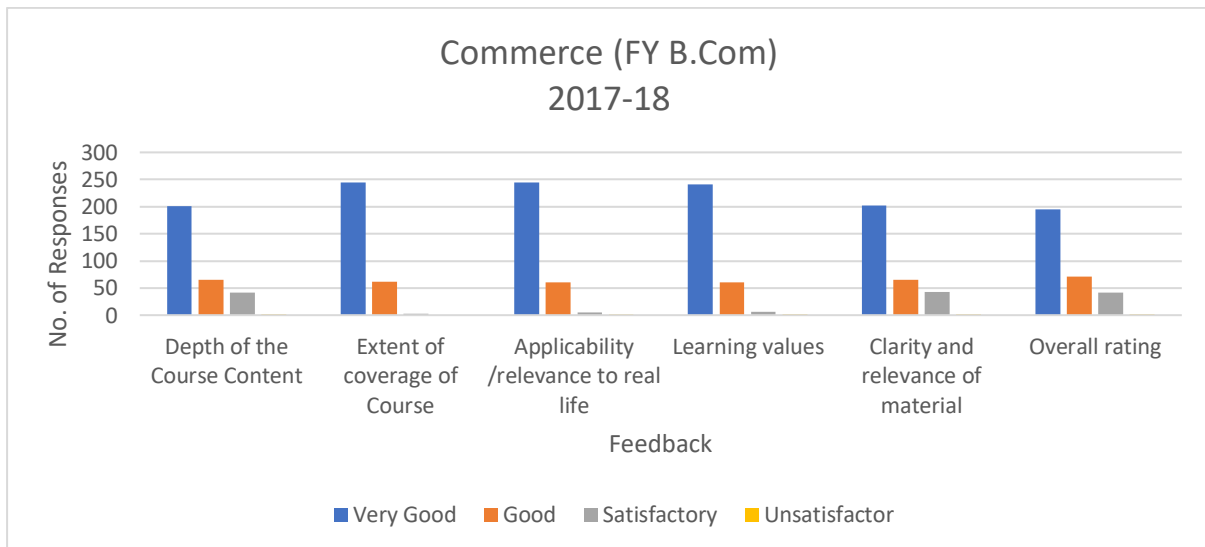

A= Very Good B= Good C= Satisfactory D= Unsatisfactory				
	A	B	C	D
Depth of the Course Content	201	65	42	2
Extent of coverage of Course	245	62	3	0
Applicability /relevance to real life	244	60	5	1
Learning values	241	61	6	2
Clarity and relevance of material	202	65	43	2
Overall rating	195	71	42	2
Individual Total	1328	384	141	9
Individual Percentage	71.3	20.6	7.6	0.5
Total Responding	310			
Overall Rating	very Good (9/10)			