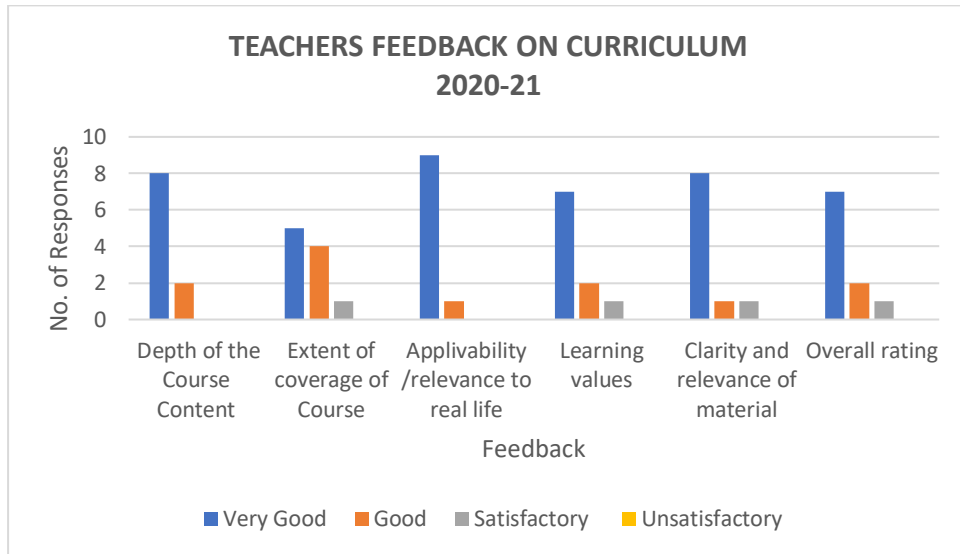

Ladhidevi Ramdhar Maheshwari Night College of Commerce
R.S. Campus, S.V. Road, Malad (W), Mumbai – 400 064

Individual Percentage	73.33	20.00	6.67	0
Total Responding	10			
Overall Rating	Very Good (9/10)			

Stream: Commerce (B.Com)

Course :UG

Academic year :2021-22

Total Number:16

A= Very Good B= Good C= Satisfactory D= Unsatisfactory				
	A	B	C	D
Depth of the Course Content	14	0	2	0
Extent of coverage of Course	8	8	0	0
Applicability /relevance to real life	6	10	0	0
Learning values	10	4	2	0
Clarity and relevance of material	9	7	0	0
Overall rating	12	4	0	0
Individual Total	59	33	4	0